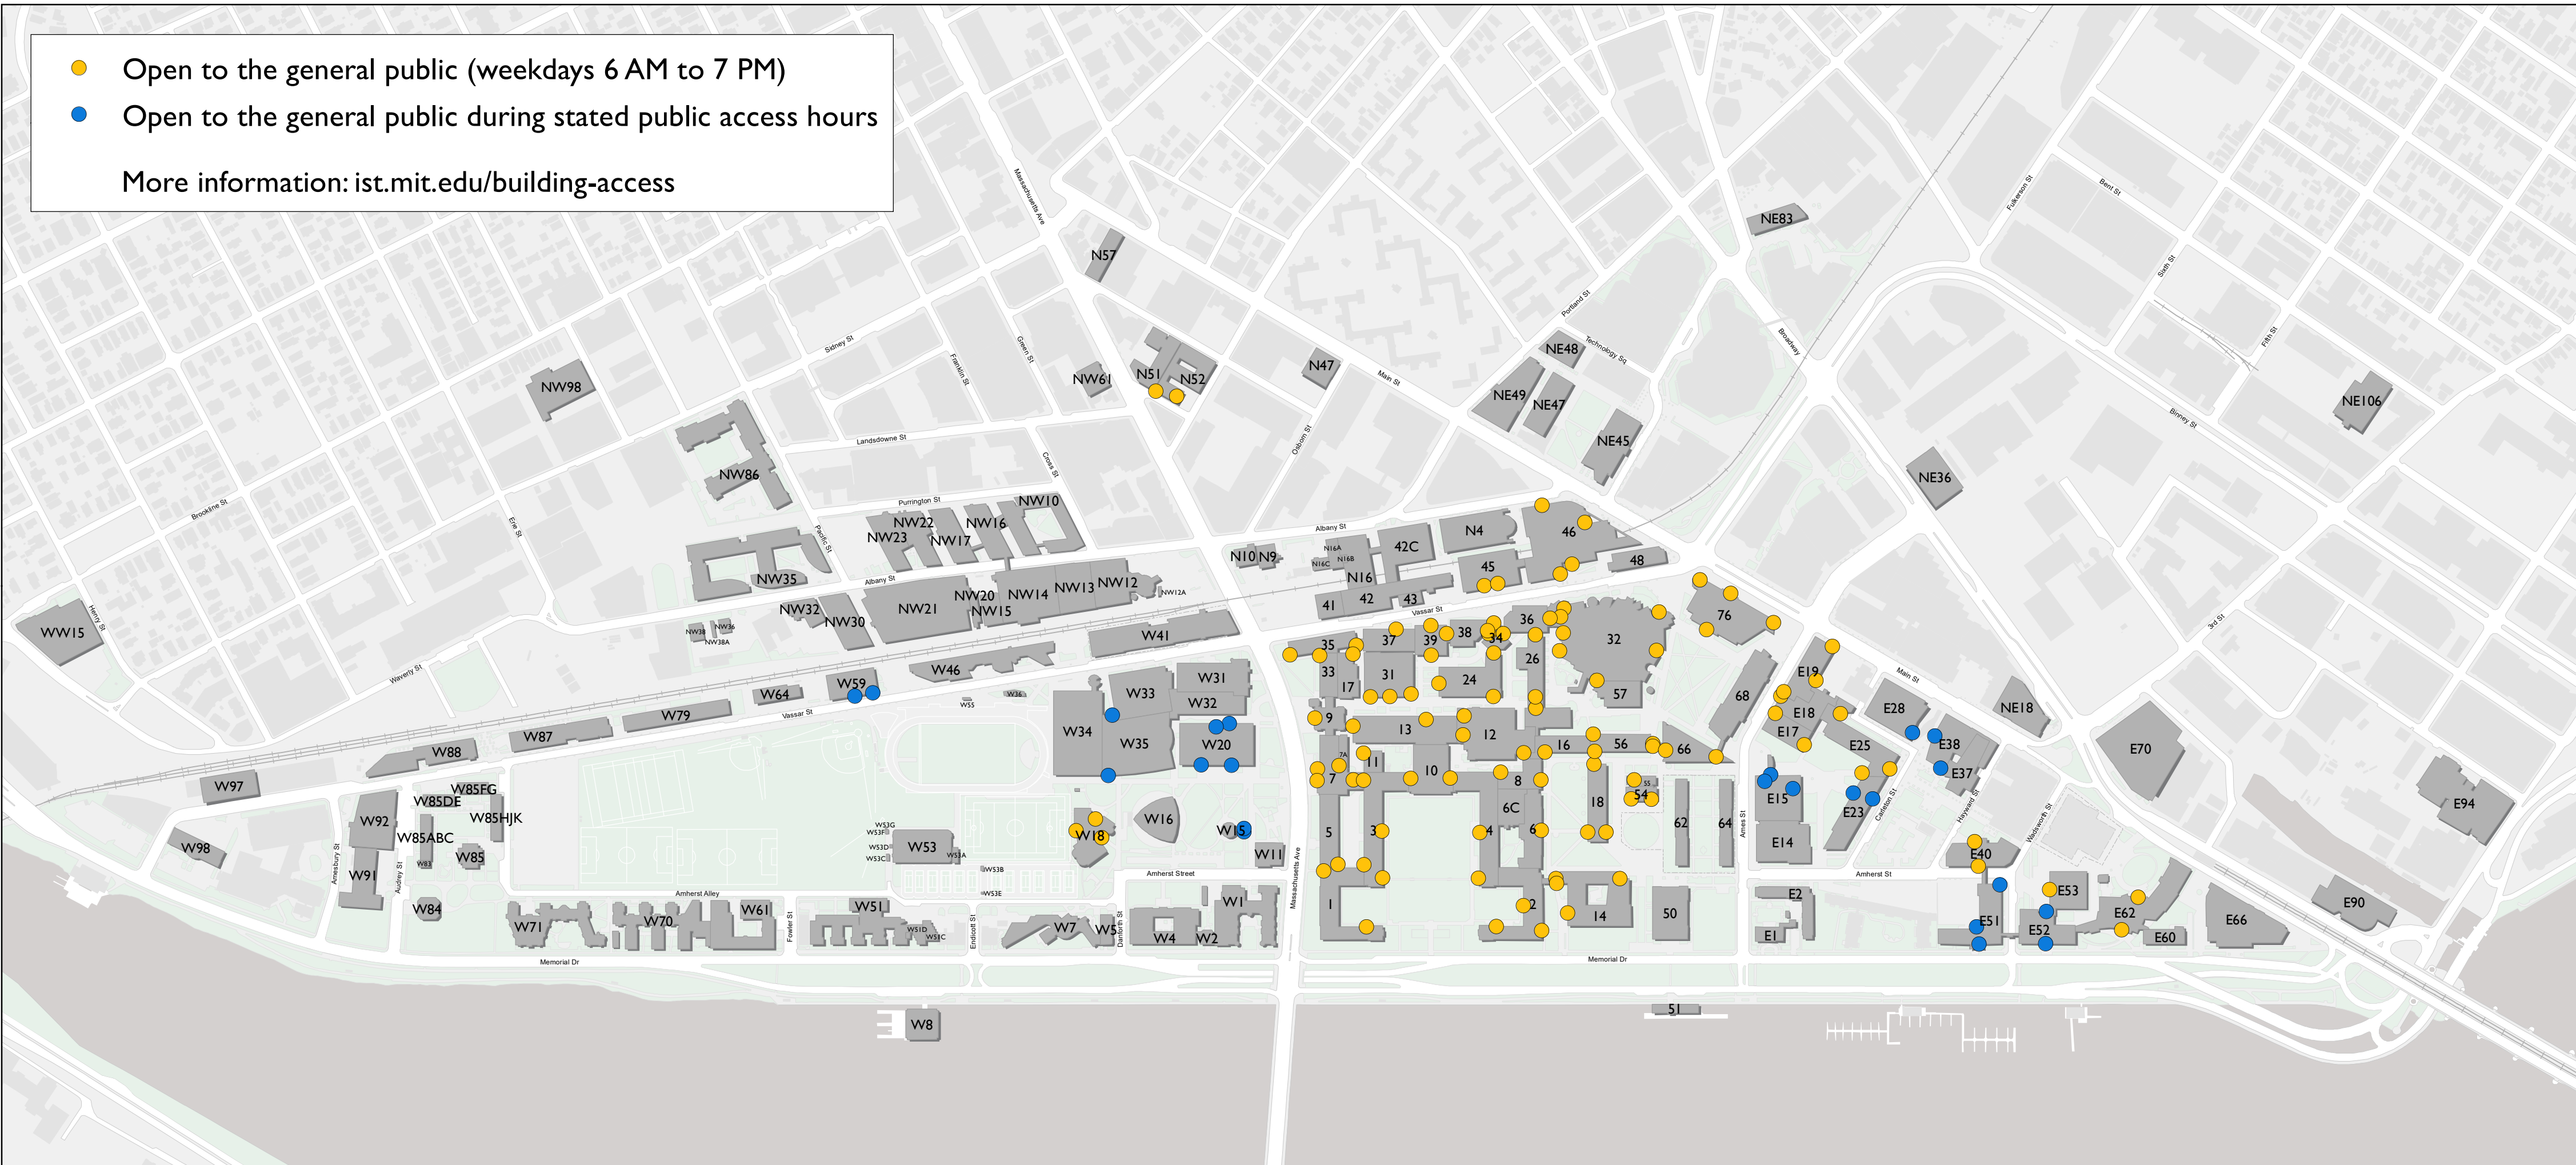

- Open to the general public (weekdays 6 AM to 7 PM)
  - Open to the general public during stated public access hours
- More information: [ist.mit.edu/building-access](http://ist.mit.edu/building-access)

500 Feet

### MIT Public Entrances

Updated: December 16, 2024  
 Basemap: Facility Information Systems (2024)