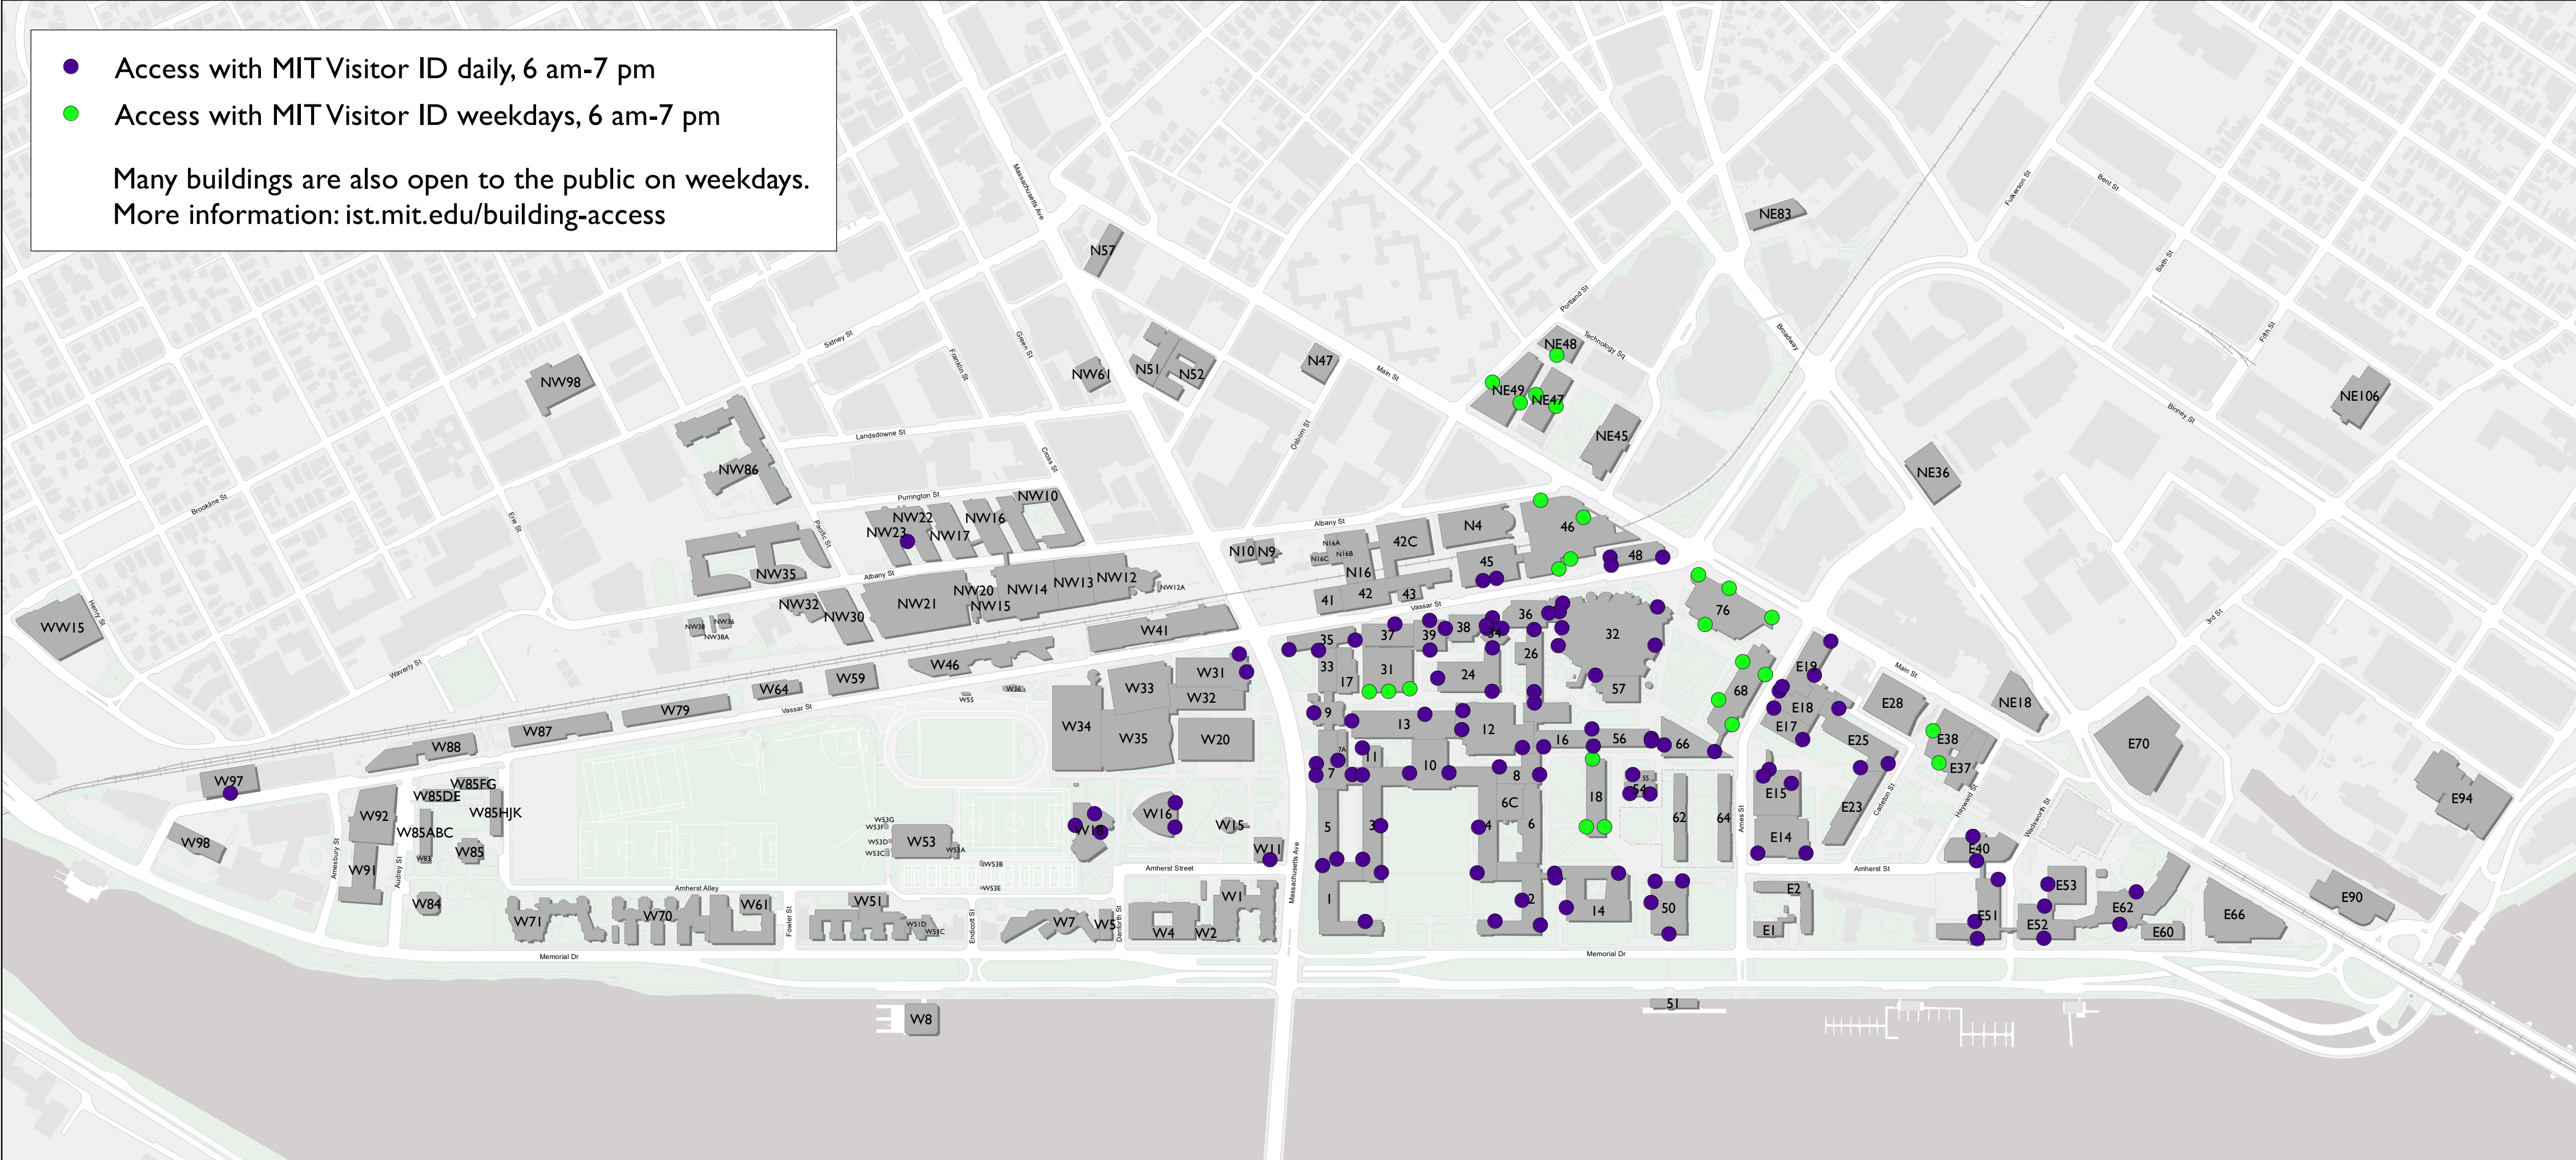

- Access with MIT Visitor ID daily, 6 am-7 pm
- Access with MIT Visitor ID weekdays, 6 am-7 pm

Many buildings are also open to the public on weekdays.  
 More information: [ist.mit.edu/building-access](http://ist.mit.edu/building-access)

500 Feet

### MIT Visitor Entrances

Updated: December 16, 2024  
 Basemap: Facility Information Systems (2024)